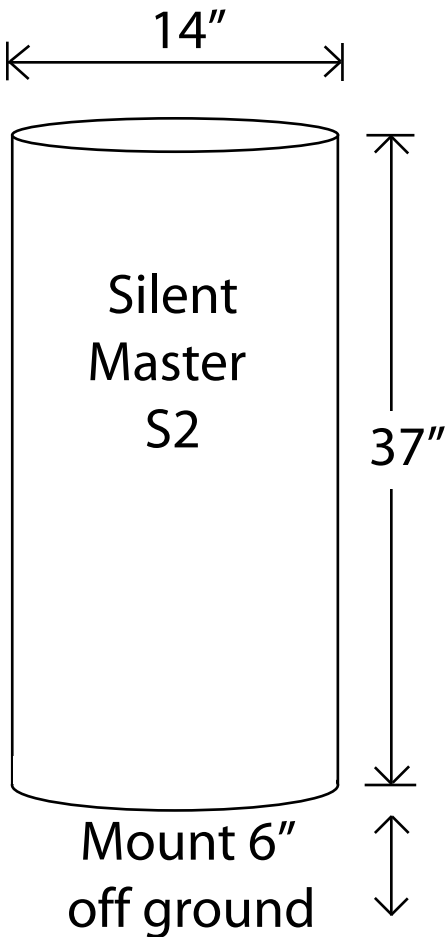

Diagram for all
 Silent Master
 Central Vacuums
 centralvacuum.com

FRONT VIEW

SIDE VIEW

• Leave 24" above unit for replacing filtration.