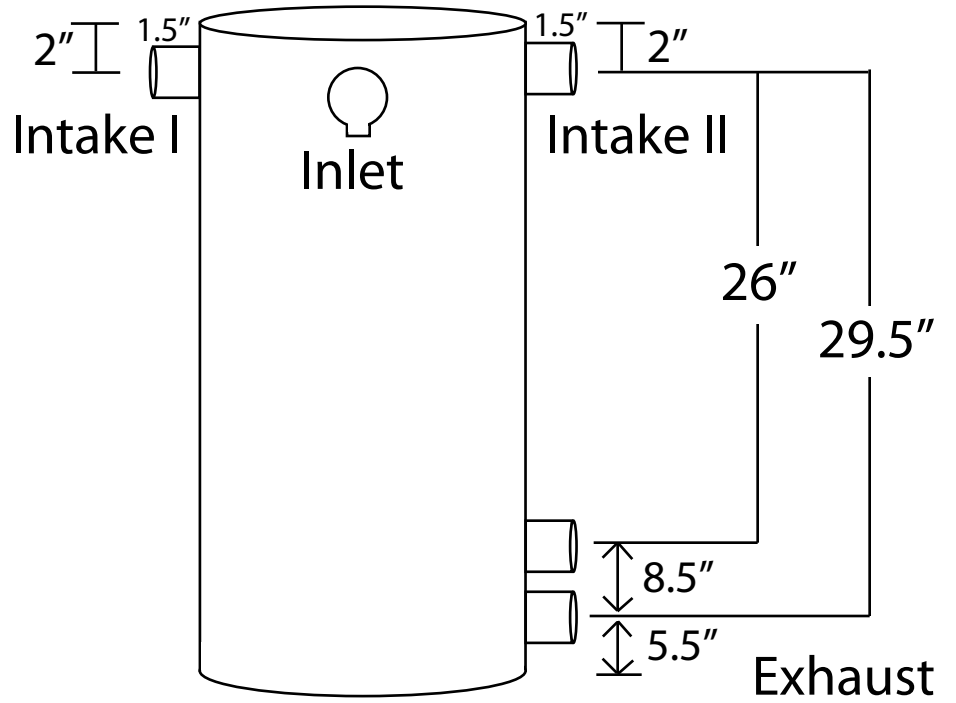

Diagram for all
 Silent Master
 Central Vacuums
 centralvacuum.com

FRONT VIEW

SIDE VIEW

• Leave 24" above unit for replacing filtration.