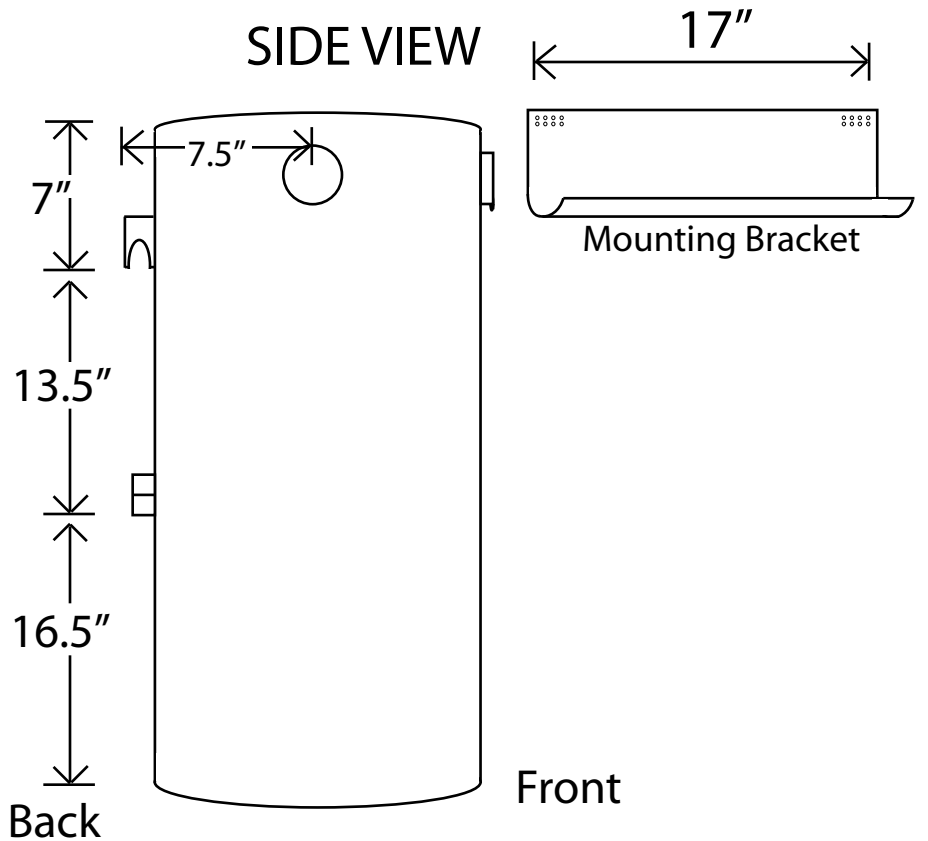

Diagram for all
 Silent Master
 Central Vacuums
 centralvacuum.com

FRONT VIEW

SIDE VIEW

• Leave 24" above unit for replacing filtration.